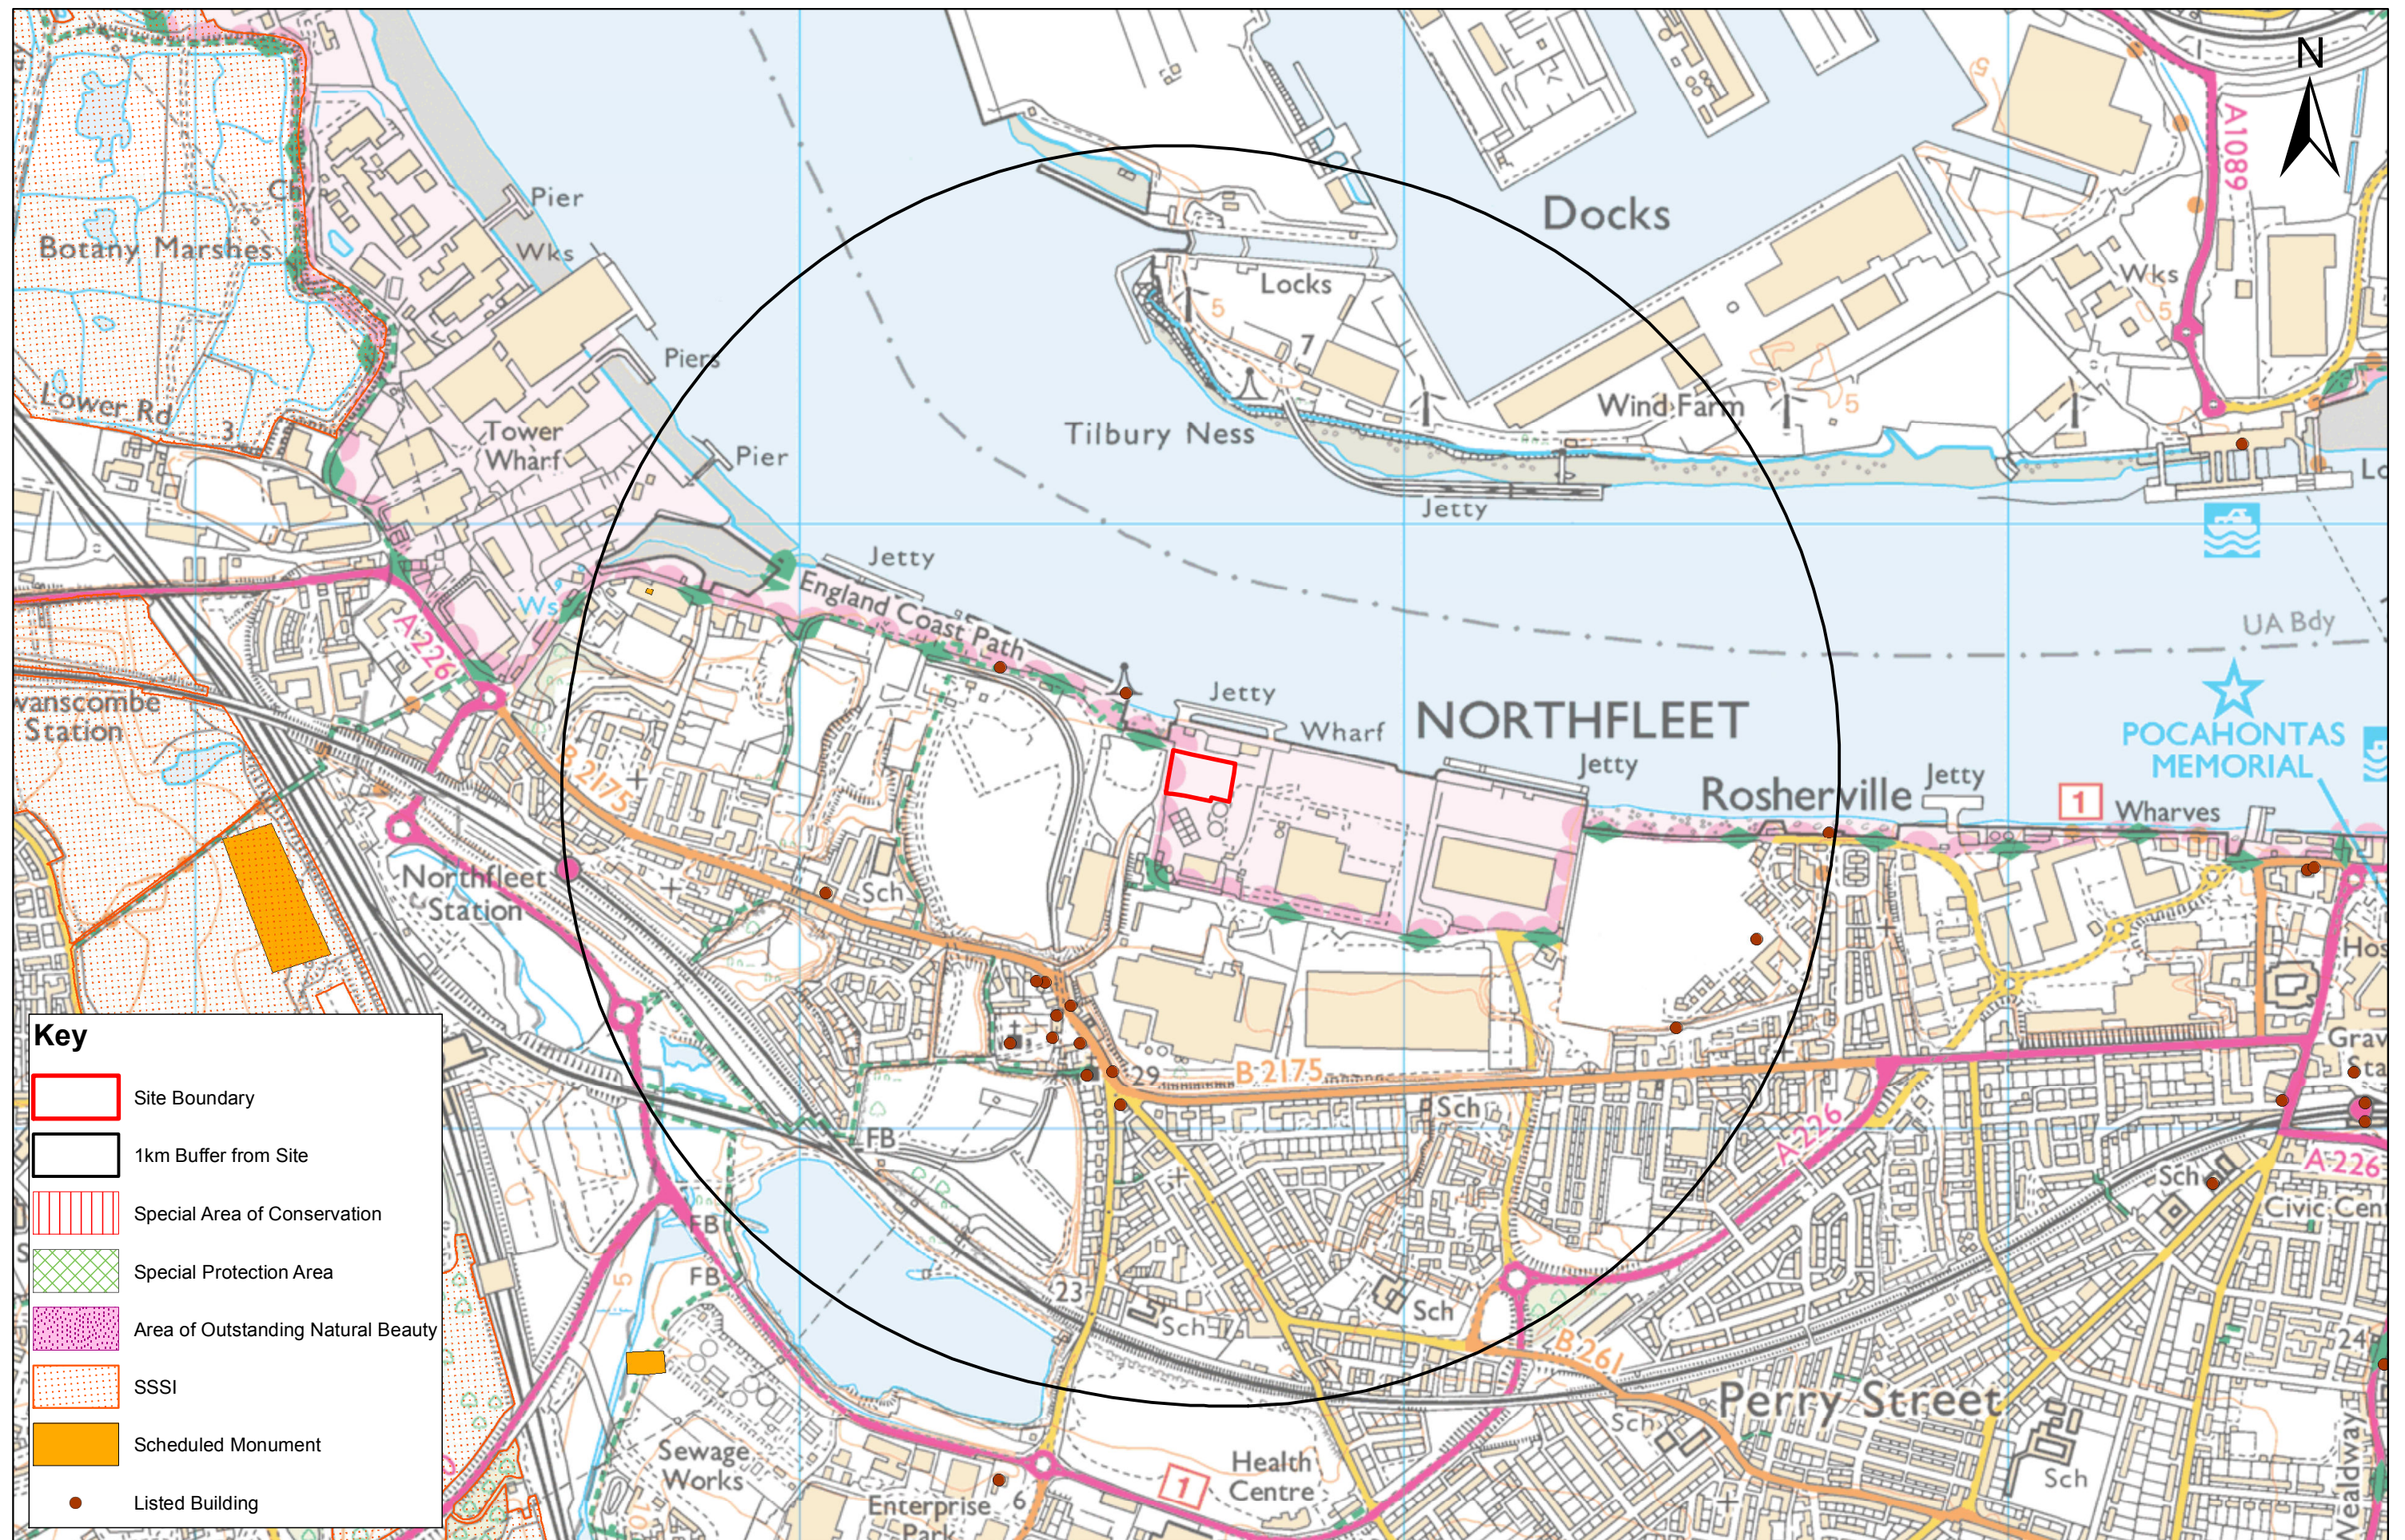

# KC Northfleet Desktop Survey

**Key**

- Site Boundary
- 1km Buffer from Site
- Special Area of Conservation
- Special Protection Area
- Area of Outstanding Natural Beauty
- SSSI
- Scheduled Monument
- Listed Building